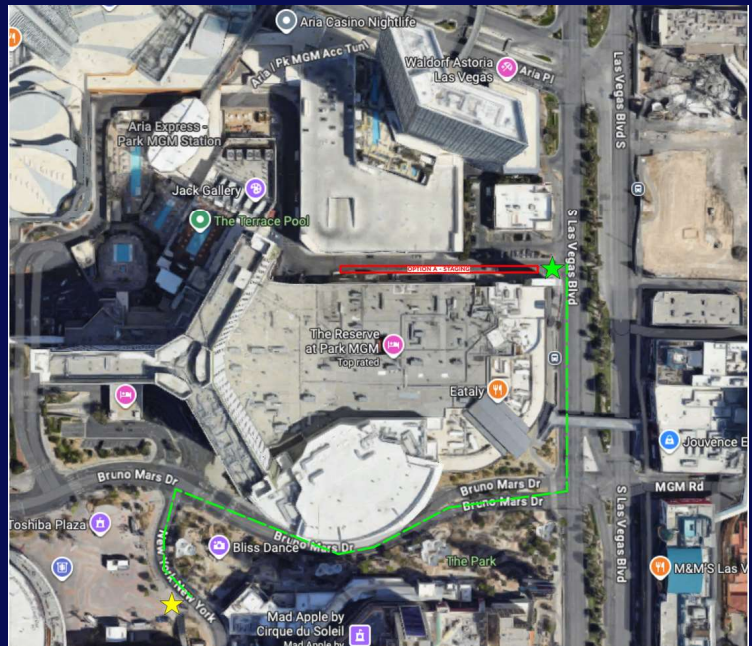

Parade Route

- Thursday, 7/16 -
- 8:00 PM - 9:00 PM - Parade
- 8:30 PM - 10:00 PM - Concert
- Street closures - TBD