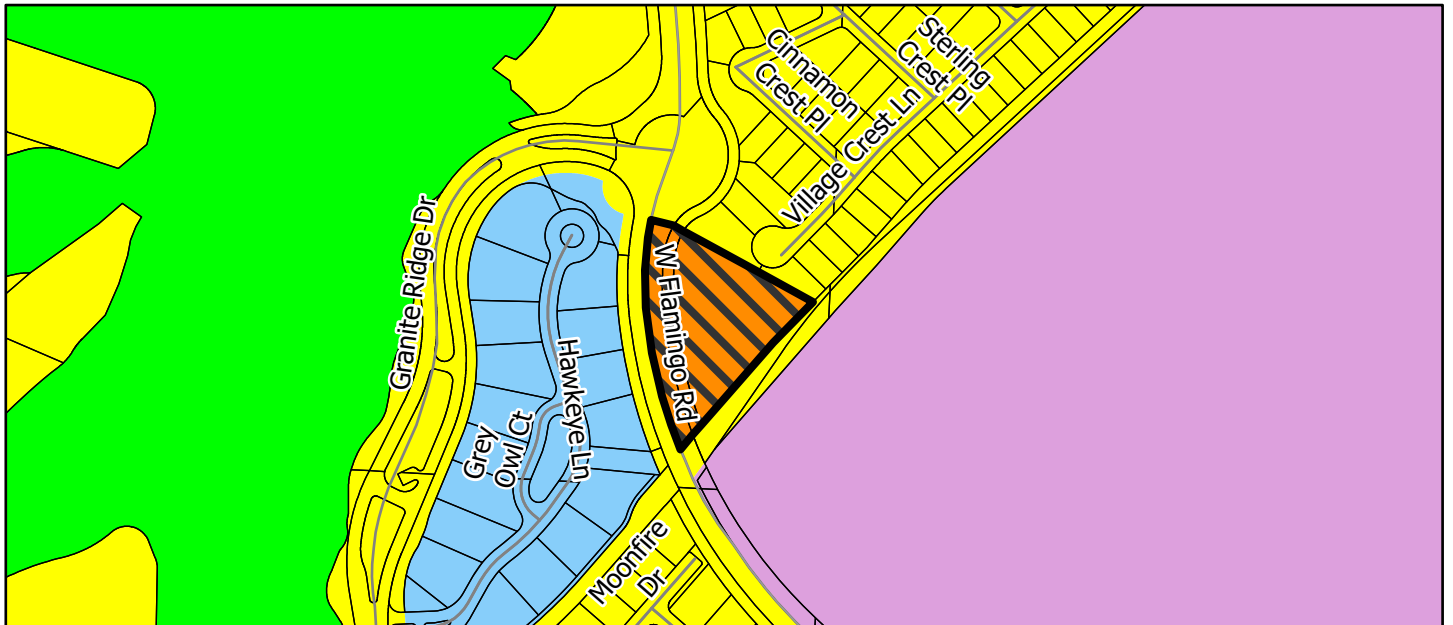

PAGE INTENTIONALLY LEFT BLANK

MPS-24-0519

Current

Requested

- Summerlin South Single Family (MP-SF)
- Summerlin South Multi-Family (MP-MF)
- Summerlin South Public Facilities, Schools, Churches (MP-PF)
- Summerlin South Park / Open Space (MP-POS)
- Summerlin South Casino (MP-GC)
- Summerlin South Commercial (MP-C)
- Summerlin South Residential / Commercial (MP-RC)
- Summerlin South Commercial Church (MP-CC)
- Summerlin South Steep Slope (MP-S)

Requested Area To Change

Summerlin South Clark County, Nevada

Note: Categories denoted in the legend may not apply to the presented area.