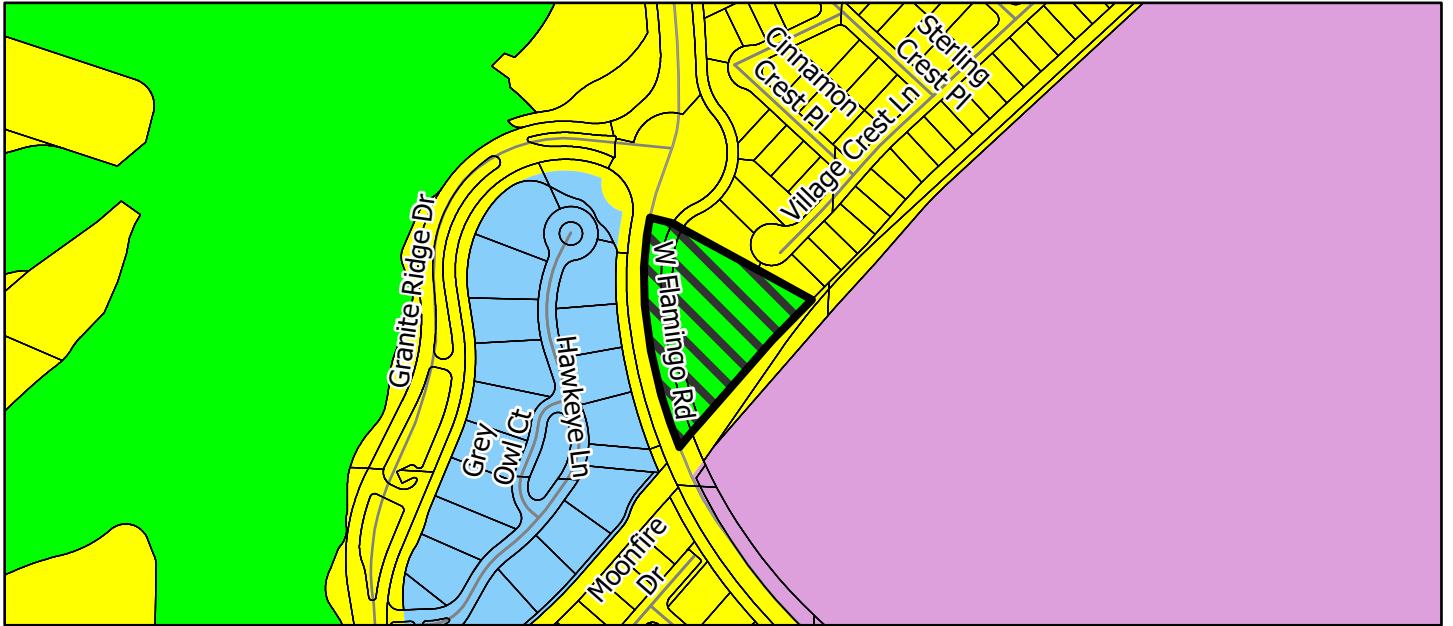

PAGE INTENTIONALLY LEFT BLANK

MPS-24-0519

Current

Requested

- Summerlin South Single Family (MP-SF)
- Summerlin South Multi-Family (MP-MF)
- Summerlin South Public Facilities, Schools, Churches (MP-PF)
- Summerlin South Park / Open Space (MP-POS)
- Summerlin South Casino (MP-GC)
- Summerlin South Commercial (MP-C)
- Summerlin South Residential / Commercial (MP-RC)
- Summerlin South Commercial Church (MP-CC)
- Summerlin South Steep Slope (MP-S)

Requested Area To Change

Summerlin South Clark County, Nevada

Note: Categories denoted in the legend may not apply to the presented area.