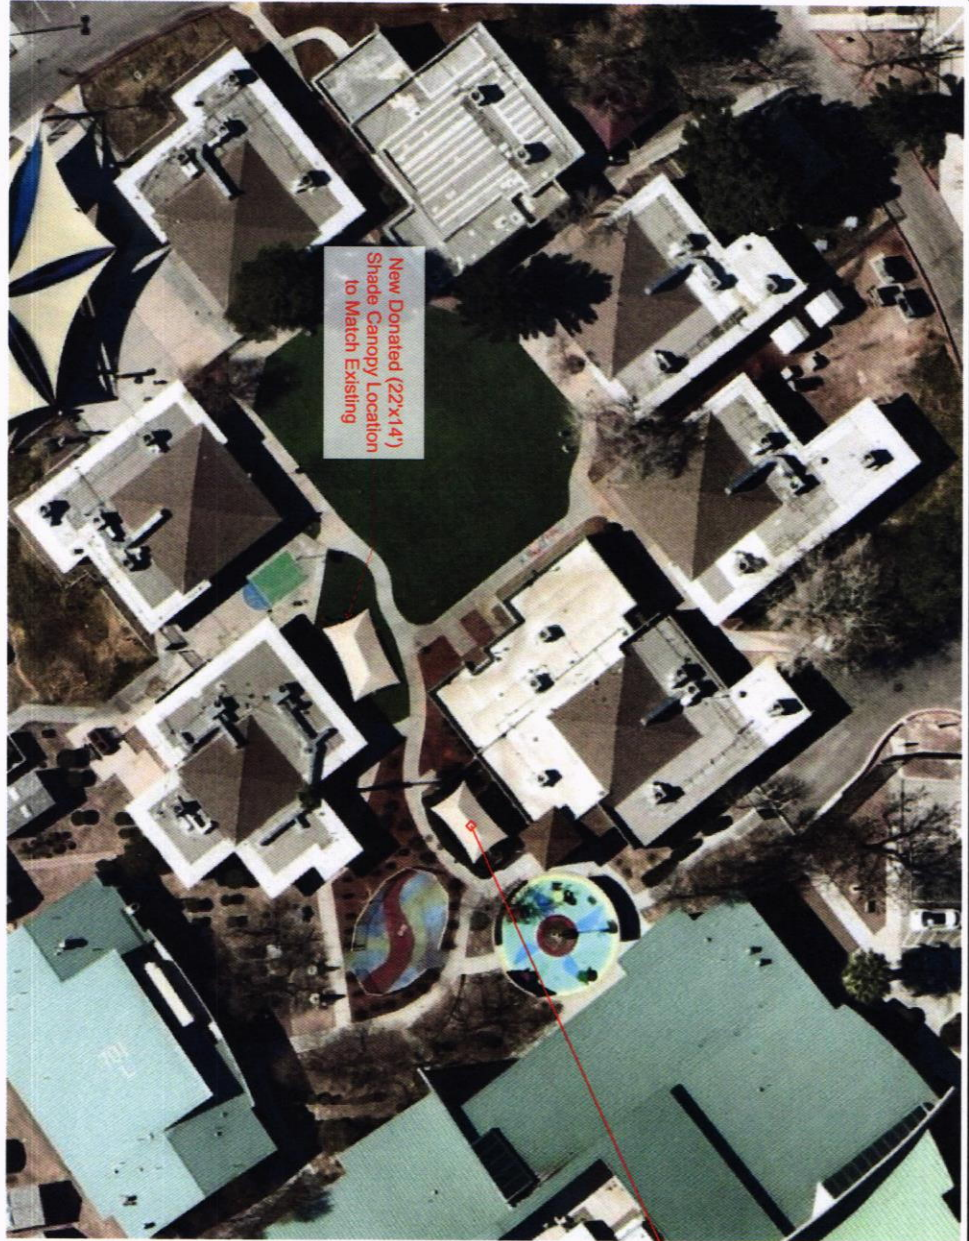

NOT FOR CONSTRUCTION

Concept shade canopy and footings. Color and size to match existing

New Donated (22'x14')
Shade Canopy Location
to Match Existing

PROJECT LOCATION

Existing fabric shade canopy

| REVISIONS | BY | DATE |
|-----------|----|------|
| | | |
| | | |
| | | |
| | | |
| | | |