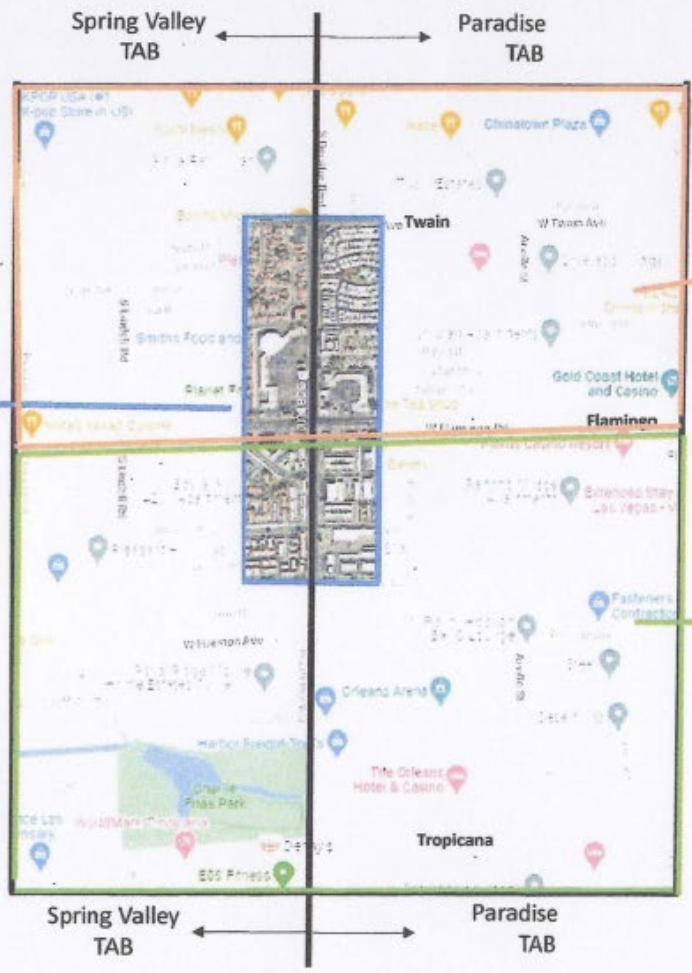

Boundaries of Little Ethiopia

ECCLV

Boundaries

Agreed by the Little Ethiopia applicants on 10-10-22

Little Ethiopia

Northern Boundary – Twain
Southern Boundary – Tropicana
Western Boundary – 500 ft from Decatur
Eastern Boundary – 500 ft from Decatur

Final Approved Map of Little Ethiopia. Agreed by the Little Ethiopia applicants on 2-1-23

Little Ethiopia

Northern Boundary – Twain
Southern Boundary – University Ave.
Western Boundary – 500 ft from Decatur
Eastern Boundary – 500 ft from Decatur