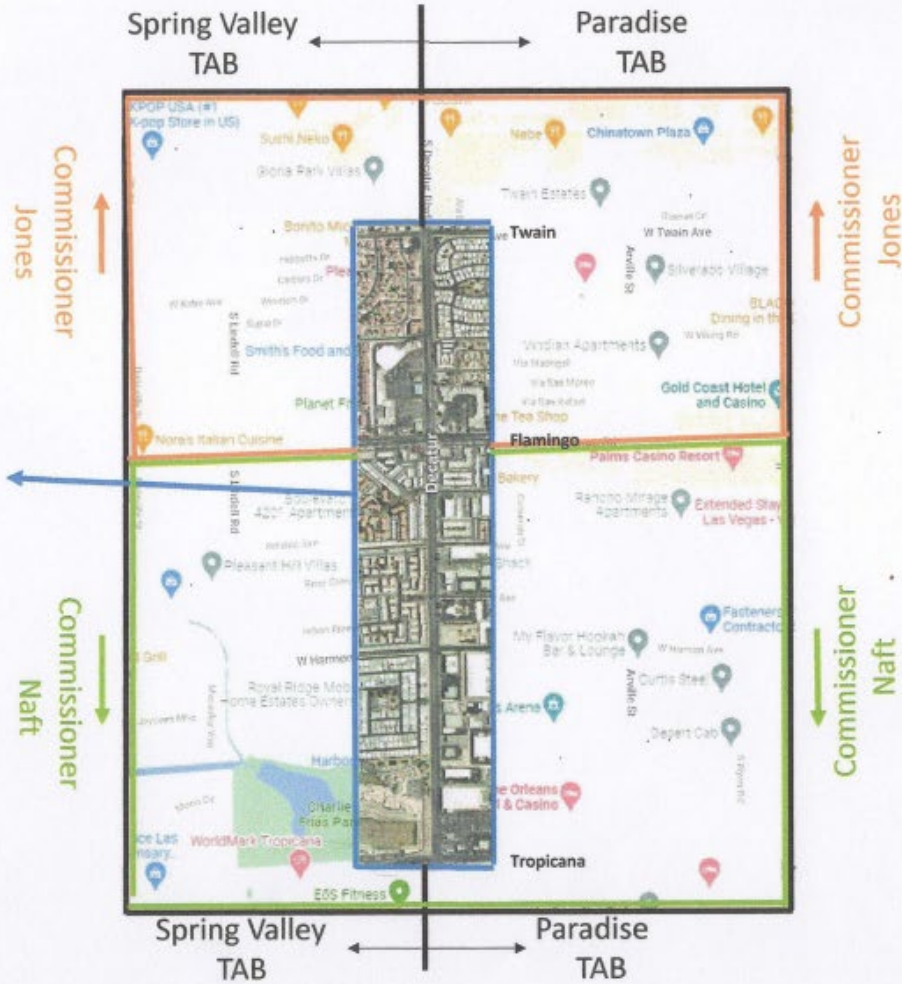

Boundaries of Little Ethiopia

ECCLV

Boundaries

Agreed by the Little Ethiopia applicants on 10-10-22

Little Ethiopia

Northern Boundary – Twain
Southern Boundary – Tropicana
Western Boundary – 500 ft from Decatur
Eastern Boundary – 500 ft from Decatur

Final Approved Map of Little Ethiopia. Agreed by the Little Ethiopia applicants on 2-1-23

Little Ethiopia

Northern Boundary – Twain
Southern Boundary – University Ave.
Western Boundary – 500 ft from Decatur
Eastern Boundary – 500 ft from Decatur