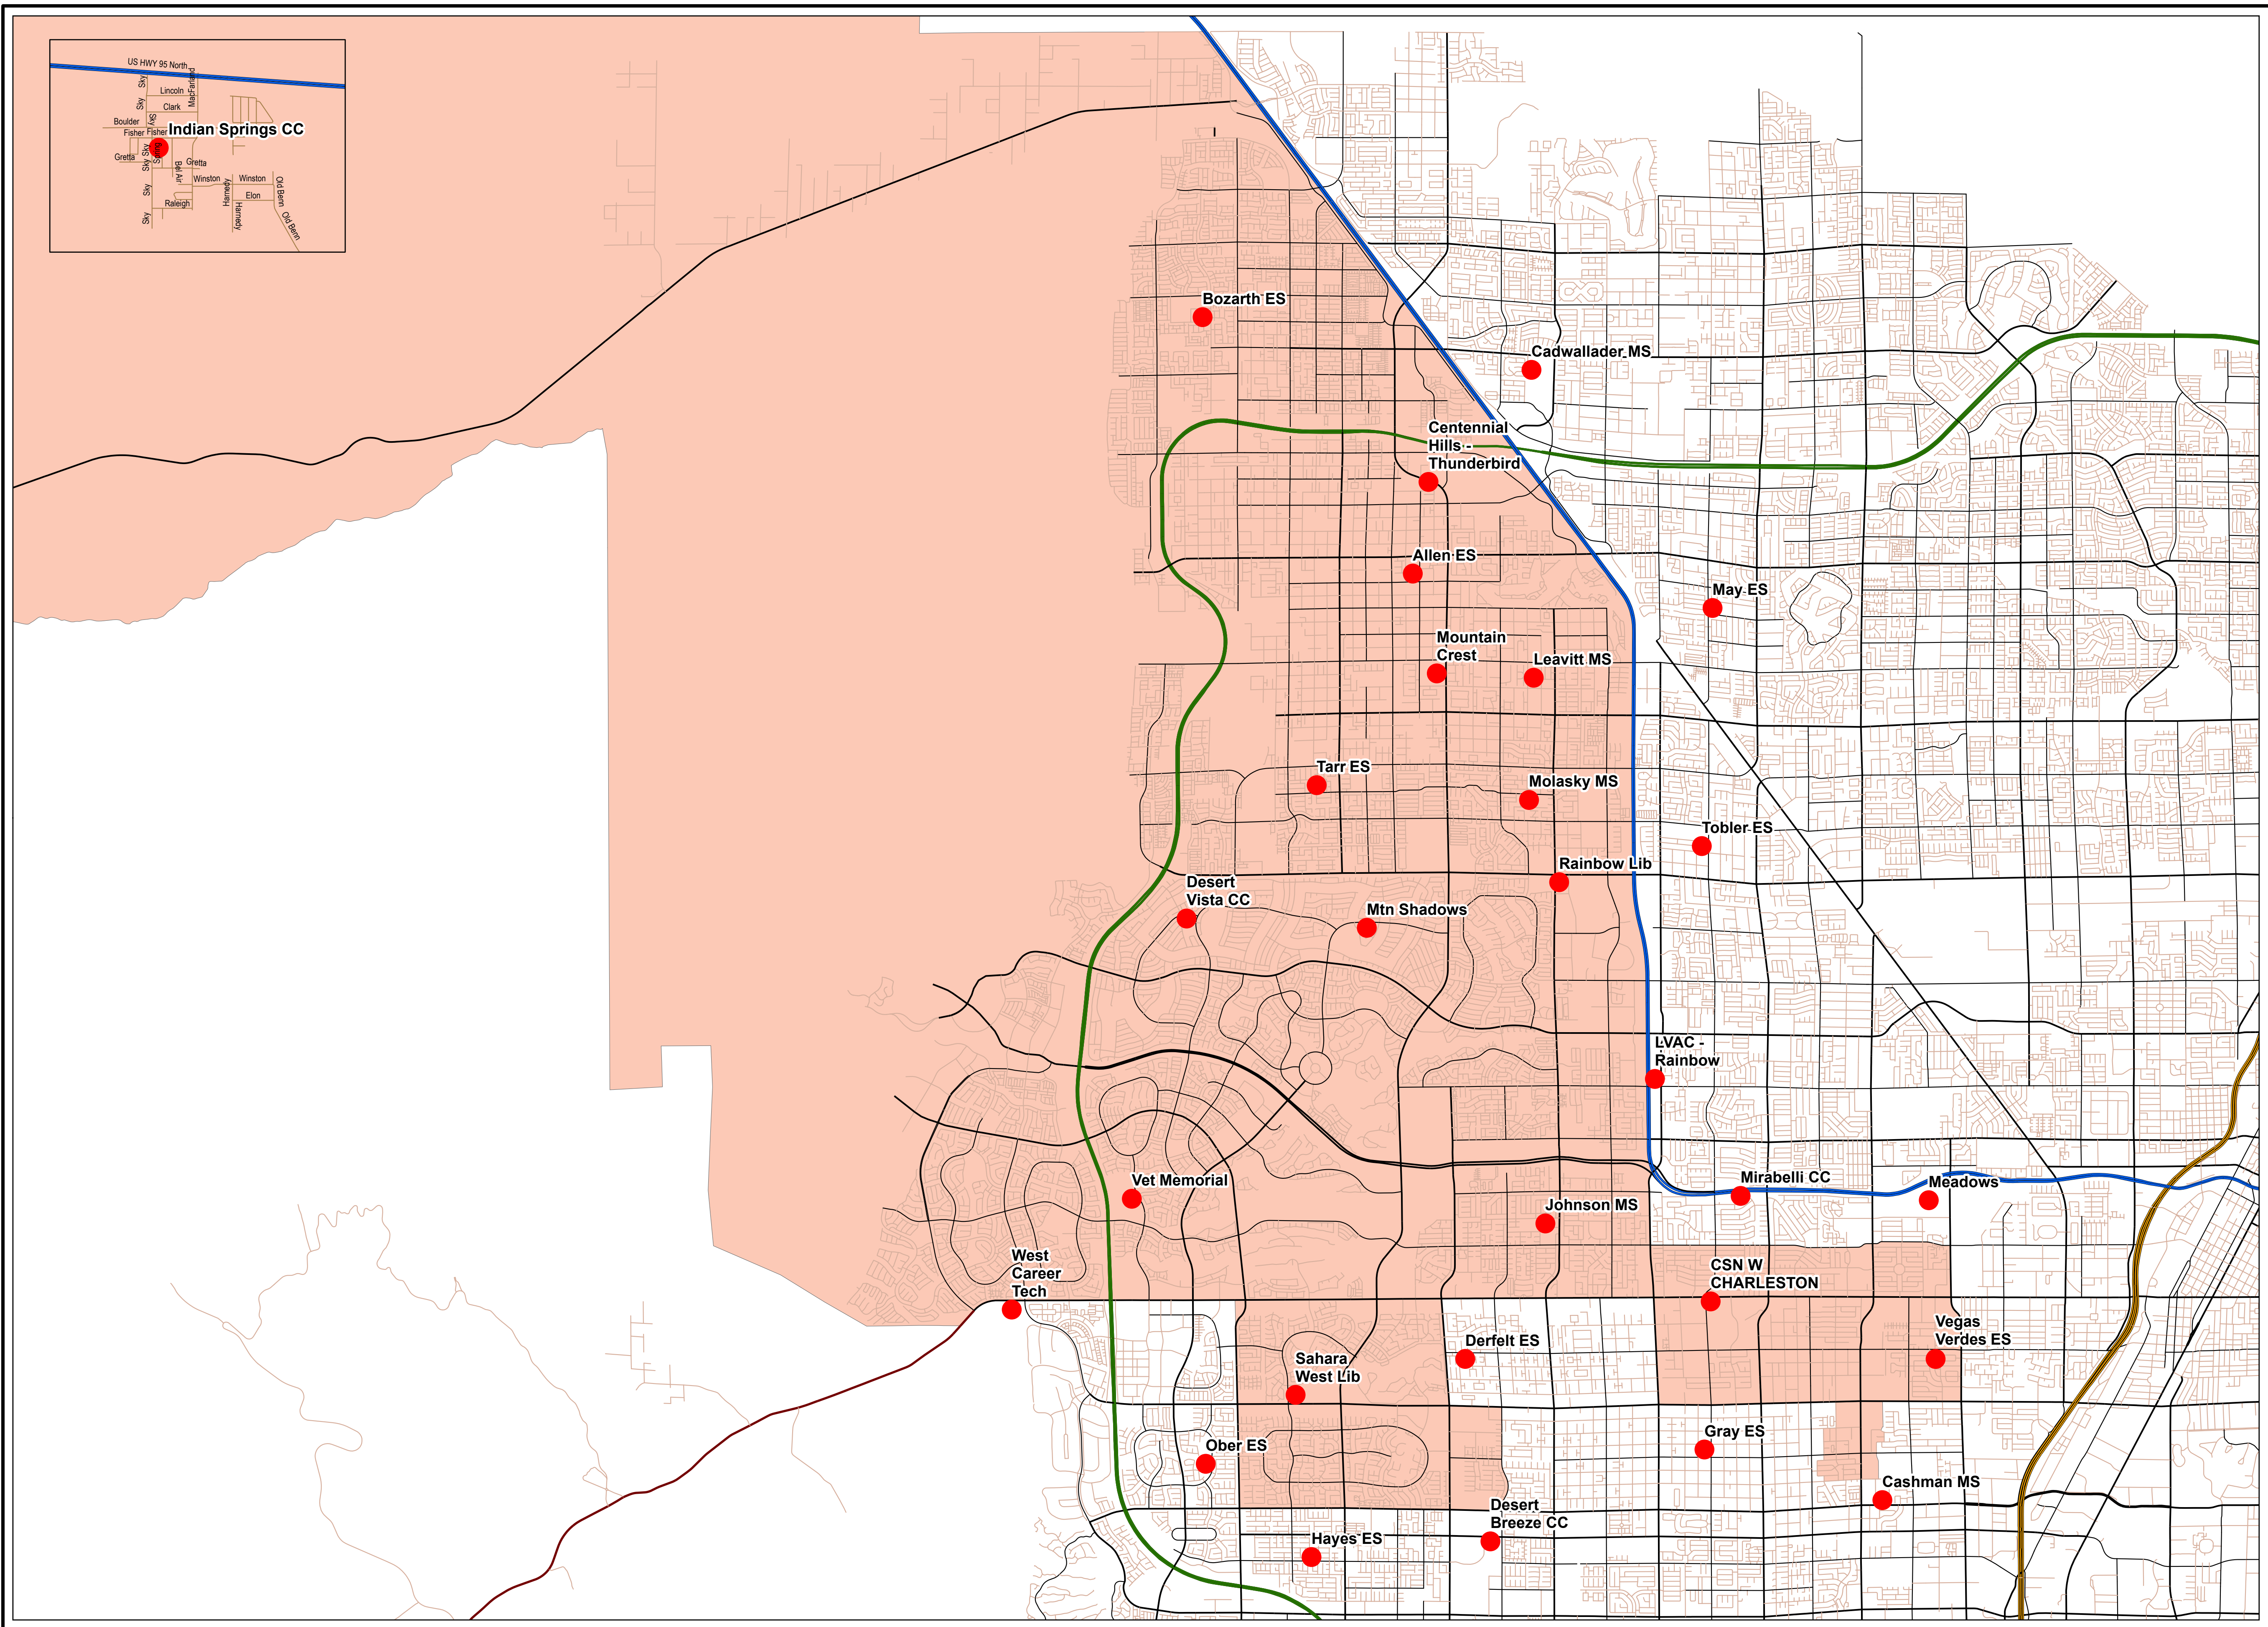

# 2024 GENERAL ELECTION DAY COMMISSION C

2/26/2024

Clark County, Nevada

## Legend

- Election Day Vote Centers
- COMMISSION DISTRICTS
- C - Ross Miller (215,858)

1 inch = 4,080 feet  
Date: 3/9/2024  
Clark County  
Vicinity Map - No Scale

This information is for display purposes only. No liability is assumed as to the accuracy of the data delineated herein.