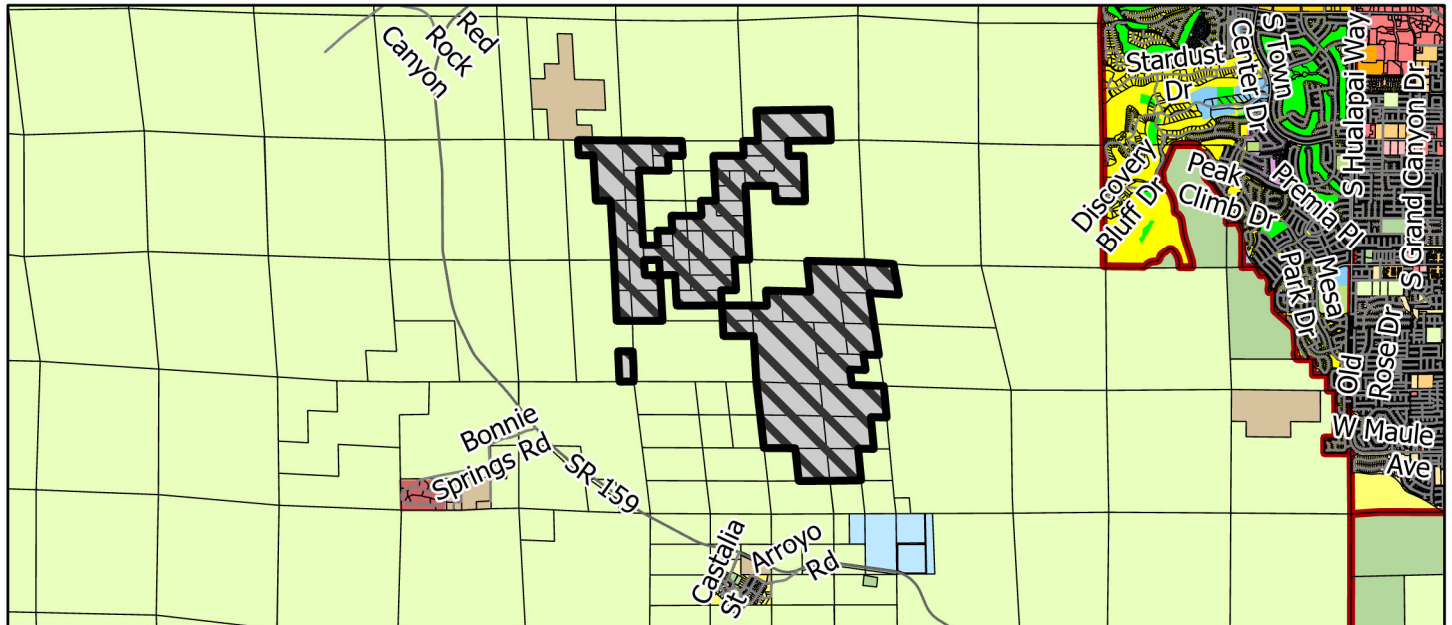

PAGE INTENTIONALLY LEFT BLANK

Planned Land Use Amendment PA-24-700013

Current

Requested

Legend

- Residential Rural (RR)
- Open Lands (OL)
- Major Projects (MP)
- Requested Area To Change

Northwest County Clark County, Nevada

Note: Categories denoted in the legend may not apply to the presented area.