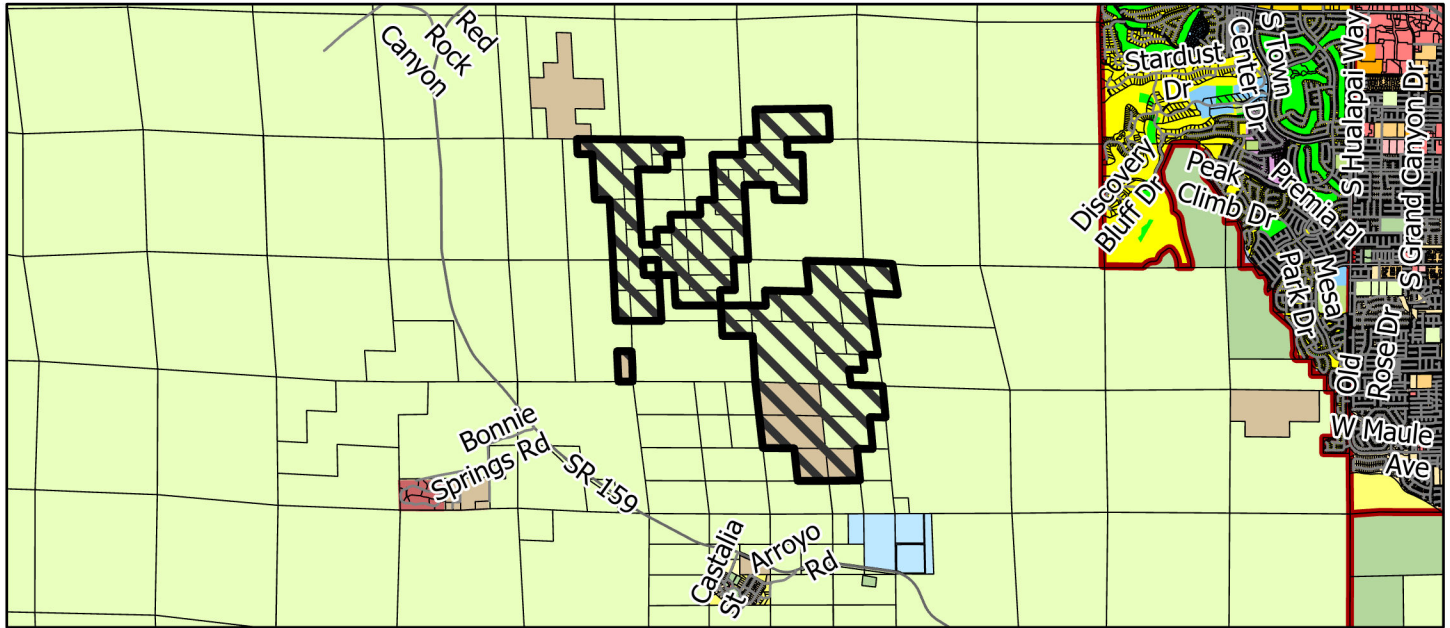

PAGE INTENTIONALLY LEFT BLANK

Planned Land Use Amendment PA-24-700013

Current

Requested

Legend

- Residential Rural (RR)
- Open Lands (OL)
- Major Projects (MP)
- Requested Area To Change

Northwest County Clark County, Nevada

Note: Categories denoted in the legend may not apply to the presented area.