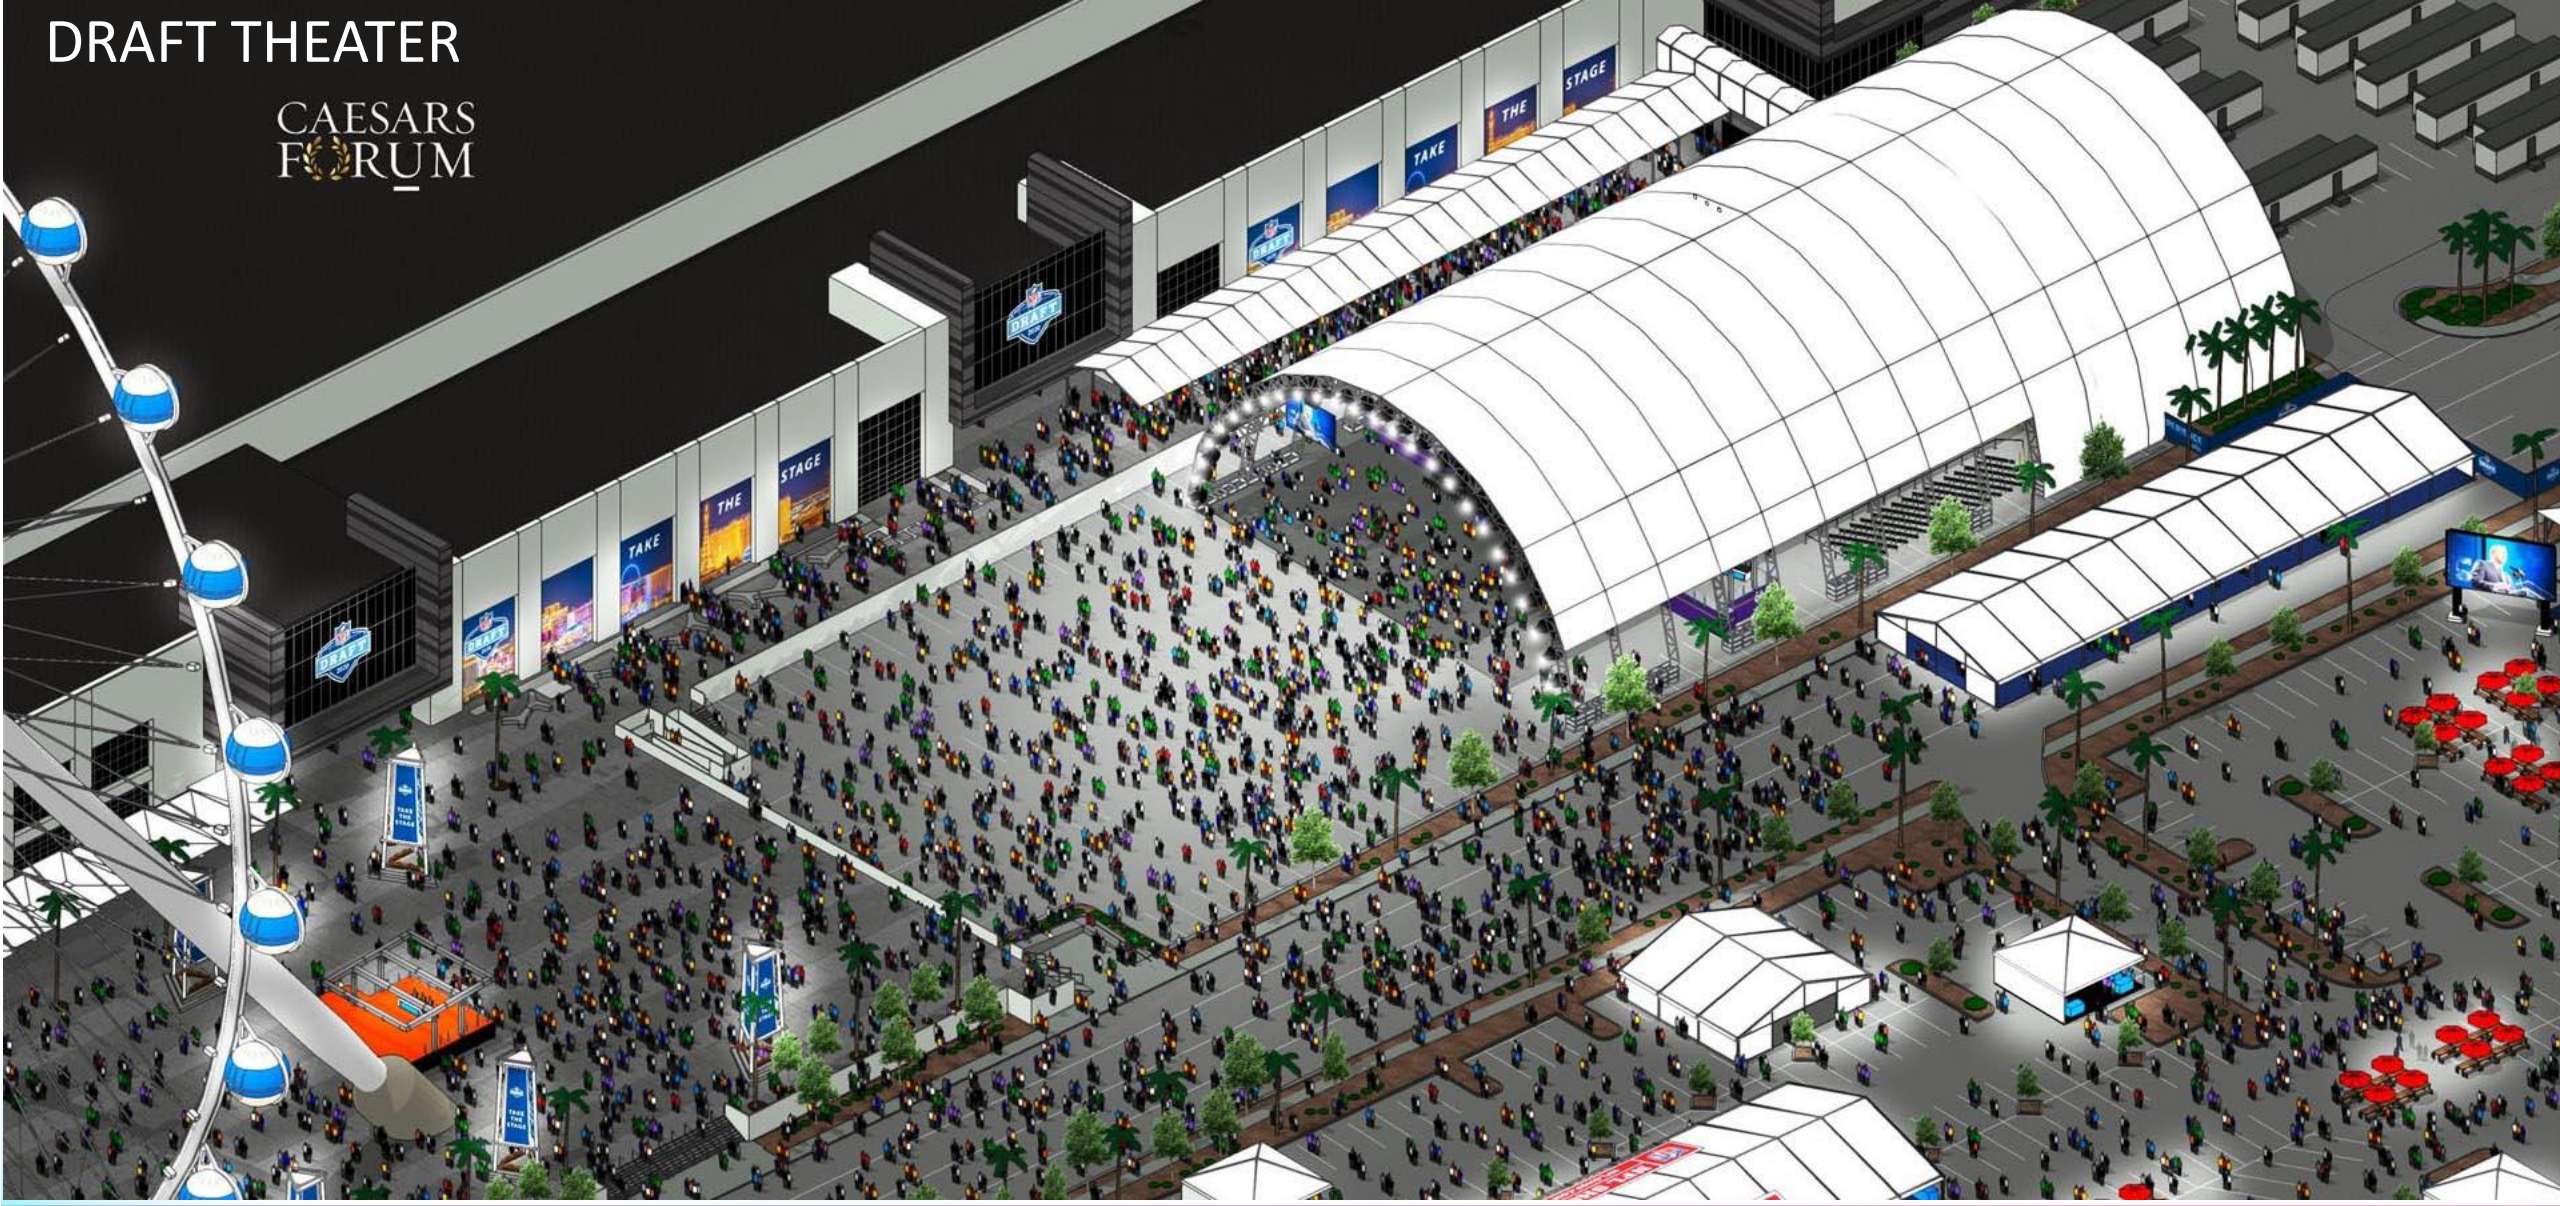

DRAFT THEATER

CAESARS
FORUM

LAS VEGAS ♦ 2022