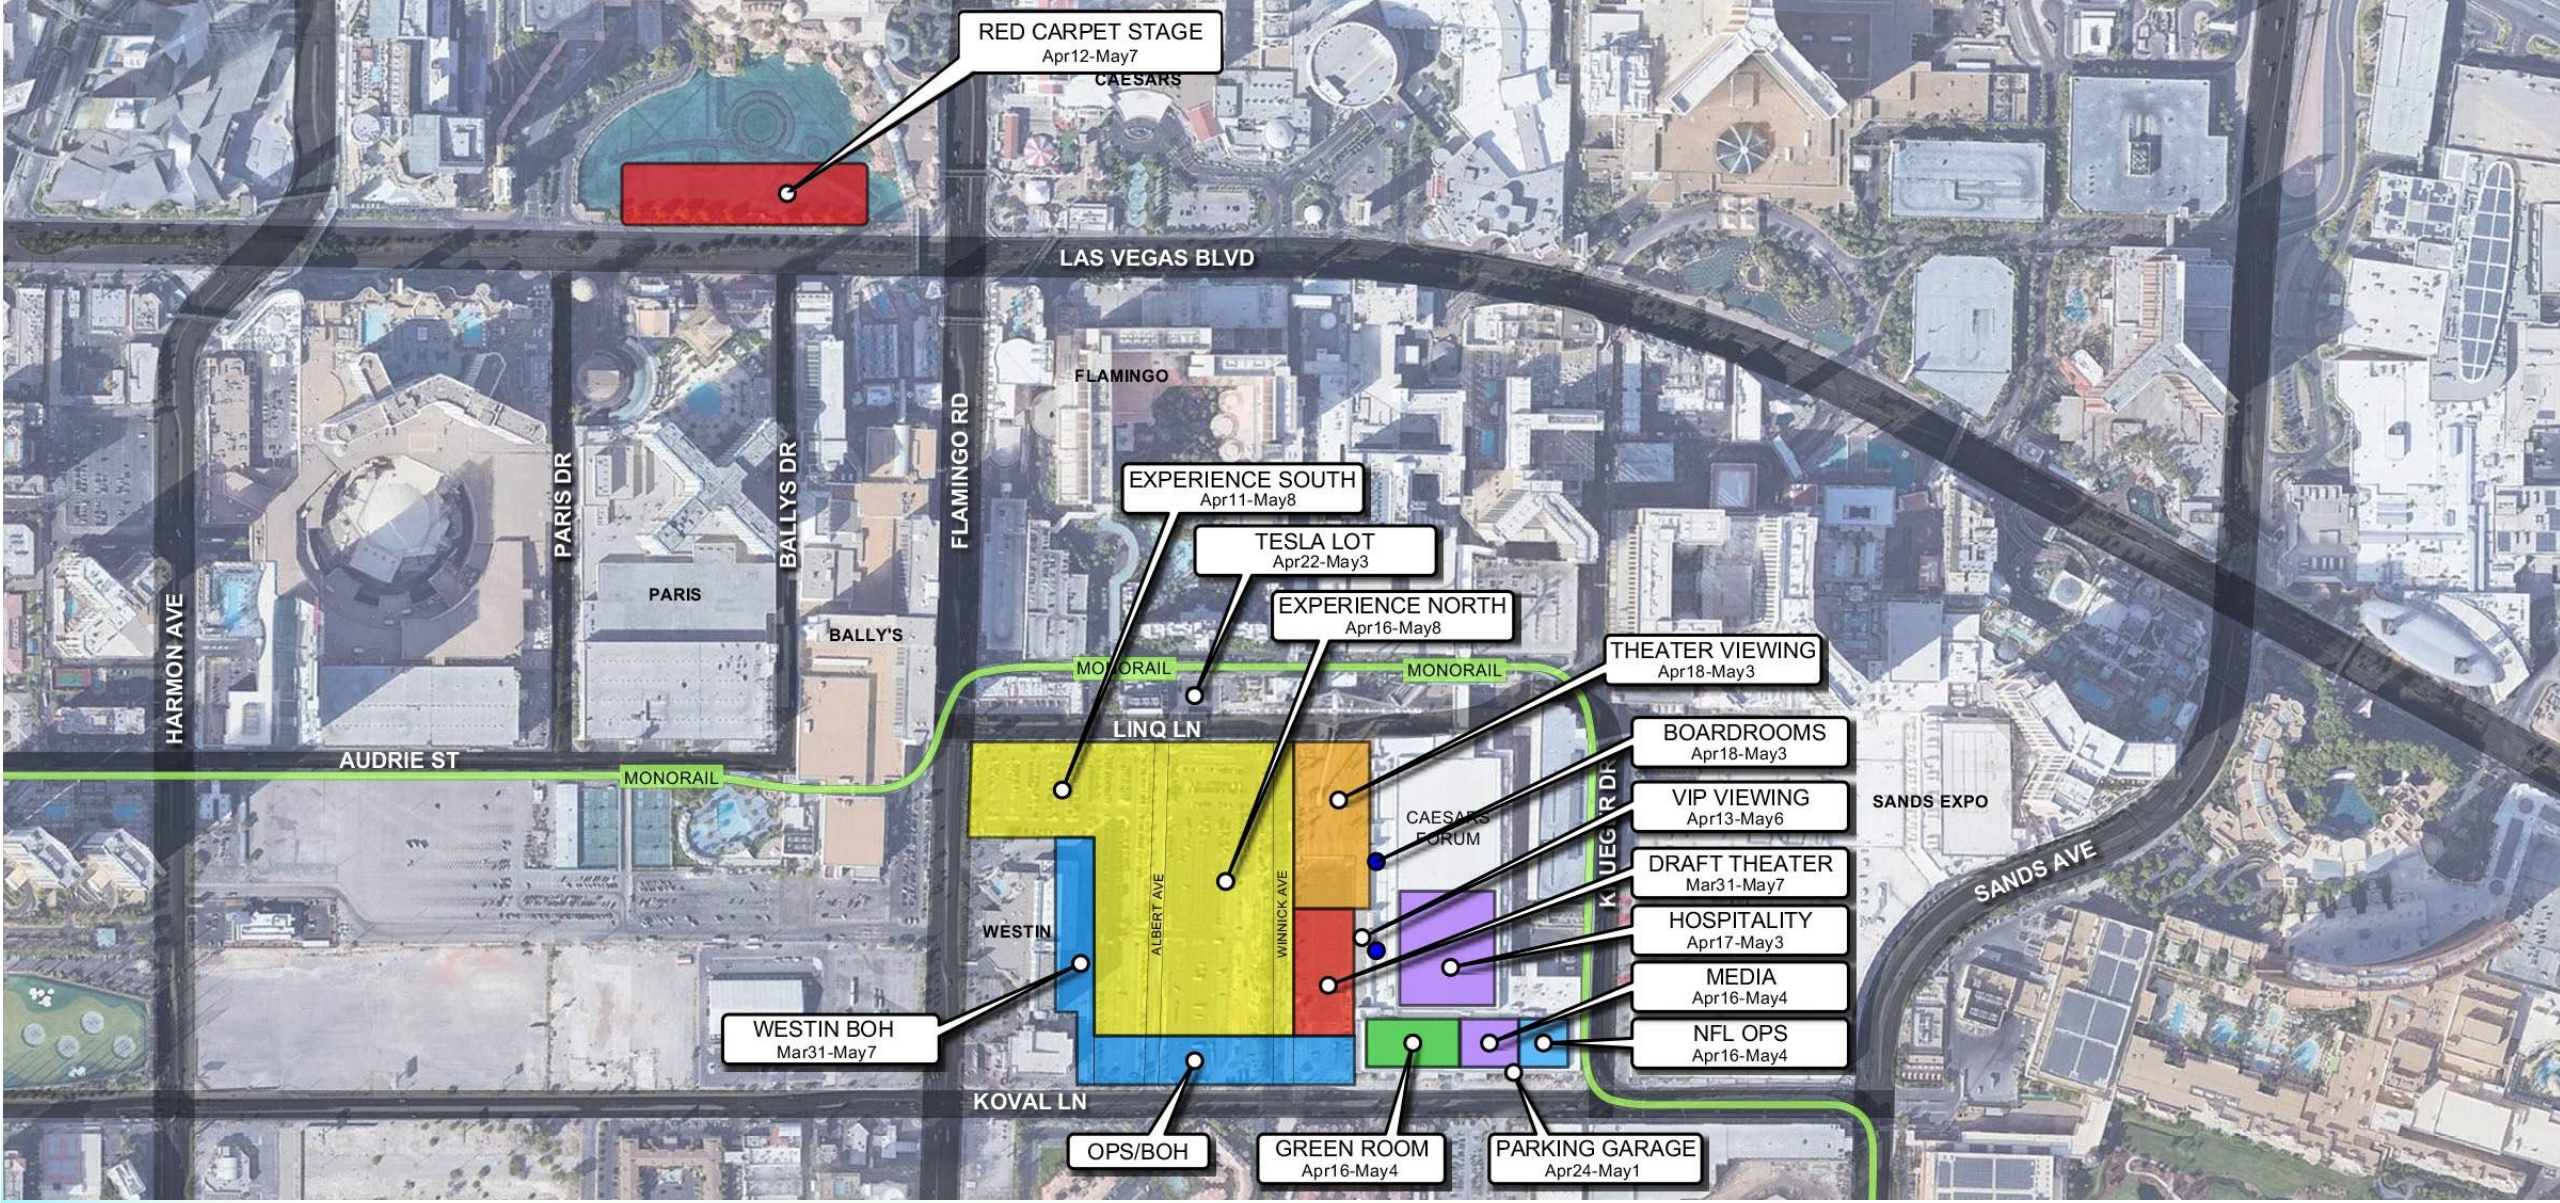

RED CARPET STAGE
Apr12-May7
CAESARS

LAS VEGAS BLVD

FLAMINGO

EXPERIENCE SOUTH
Apr11-May8

TESLA LOT
Apr22-May3

EXPERIENCE NORTH
Apr16-May8

THEATER VIEWING
Apr18-May3

BOARDROOMS
Apr18-May3

VIP VIEWING
Apr13-May6

DRAFT THEATER
Mar31-May7

HOSPITALITY
Apr17-May3

MEDIA
Apr16-May4

NFL OPS
Apr16-May4

WESTIN BOH
Mar31-May7

OPS/BOH

GREEN ROOM
Apr16-May4

PARKING GARAGE
Apr24-May1

LAS VEGAS ♦ 2022